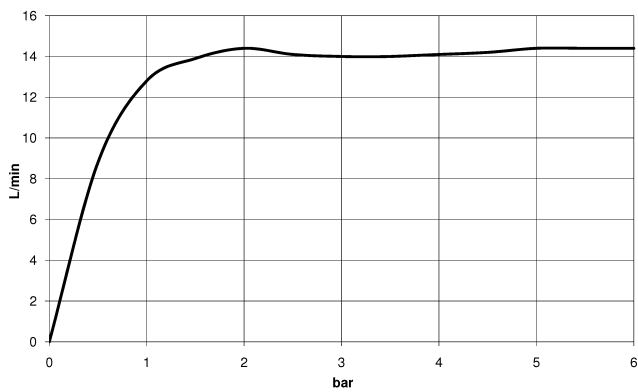

**TARA Shower pipe with shower thermostat without hand shower 300 mm -
Chrome**

TARA

34 460 892

- shower with fixed riser projection 452mm
- overhead shower: rain flow
- rain shower Ø 300 mm
- rain shower with anti-scale system
- max. rainshower flow 14 l/min
- Function from: 10 l/min
- rotary diverter with volume control and shut-off function
- slide-on rosettes Ø 70 mm
- height of fittings up to rain shower (bottom edge) 964mm
- height of fittings up to top edge of elbow 1267mm
- gauge 150 mm - 13 mm
- metal shower hose 1750mm with integrated anti-twist protection
- 1/2" connection
- slide bar
- Pipe diameter 23.5 mm

This article does not include a hand shower!
Intrinsic protection against back flow.

	Chrome	34 460 892-00
	Brushed Platinum	34 460 892-06
	Platinum	34 460 892-08
	Dark Chrome	34 460 892-19
	Brushed Durabrass (23kt Gold)	34 460 892-28
	Matte Black	34 460 892-33
	Brushed Champagne (22kt Gold)	34 460 892-46
	Champagne (22kt Gold)	34 460 892-47
	Brushed Chrome	34 460 892-93
	Brushed Dark Platinum	34 460 892-99

34 460 892

mm [inches]

1:10

Flow rate chart

Certificates

Belgaqua_24-006-27_8.

34 460 892

Spare parts list