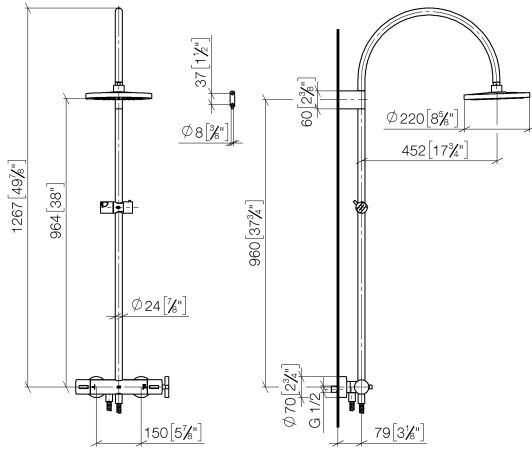

**TARA Shower pipe with shower thermostat without hand shower 300 mm -
Chrome**

TARA

34 460 892

- shower with fixed riser projection 452mm
- overhead shower: rain flow
- rain shower Ø 300 mm
- rain shower with anti-scale system
- max. rainshower flow 14 l/min
- Function from: 10 l/min
- rotary diverter with volume control and shut-off function
- slide-on rosettes Ø 70 mm
- height of fittings up to rain shower (bottom edge) 964mm
- height of fittings up to top edge of elbow 1267mm
- gauge 150 mm - 13 mm
- metal shower hose 1750mm with integrated anti-twist protection
- 1/2" connection
- slide bar
- Pipe diameter 23.5 mm

This article does not include a hand shower!
Intrinsic protection against back flow.

	Chrome	34 460 892-00
	Brushed Platinum	34 460 892-06
	Platinum	34 460 892-08
	Dark Chrome	34 460 892-19
	Brushed Durabrass (23kt Gold)	34 460 892-28
	Matte Black	34 460 892-33
	Brushed Champagne (22kt Gold)	34 460 892-46
	Champagne (22kt Gold)	34 460 892-47
	Brushed Chrome	34 460 892-93
	Brushed Dark Platinum	34 460 892-99

34 460 892

mm [inches]

1:10

Flow rate chart

Certificates

Belgaqua_24-006-27_8.

34 460 892

Spare parts list

No.	Item Number	Name	Quantity used	Delivery time
1	04 12 05 091 00-00	shower	1	10
2	04 28 22 346 00-00	pipe	1	10
3	09 14 10 008 90	seal	1	2
4	90 17 11 150 00-00	holder	1	10
5	28 322 970-00	Metal shower hose 1/2" x 3/8" x 1750 mm - Chrome	1	2
6	12 570 970-00	Slide unit - Chrome	1	10
7	90 28 22 349 00-00	pipe	1	10
8	04 17 01 250 00-00	connection	1	10
9	90 17 33 015 00-00	handle	1	10
10	90 14 20 026 00 90	seal	1	2
11	90 17 33 021 00-00	handle	1	10